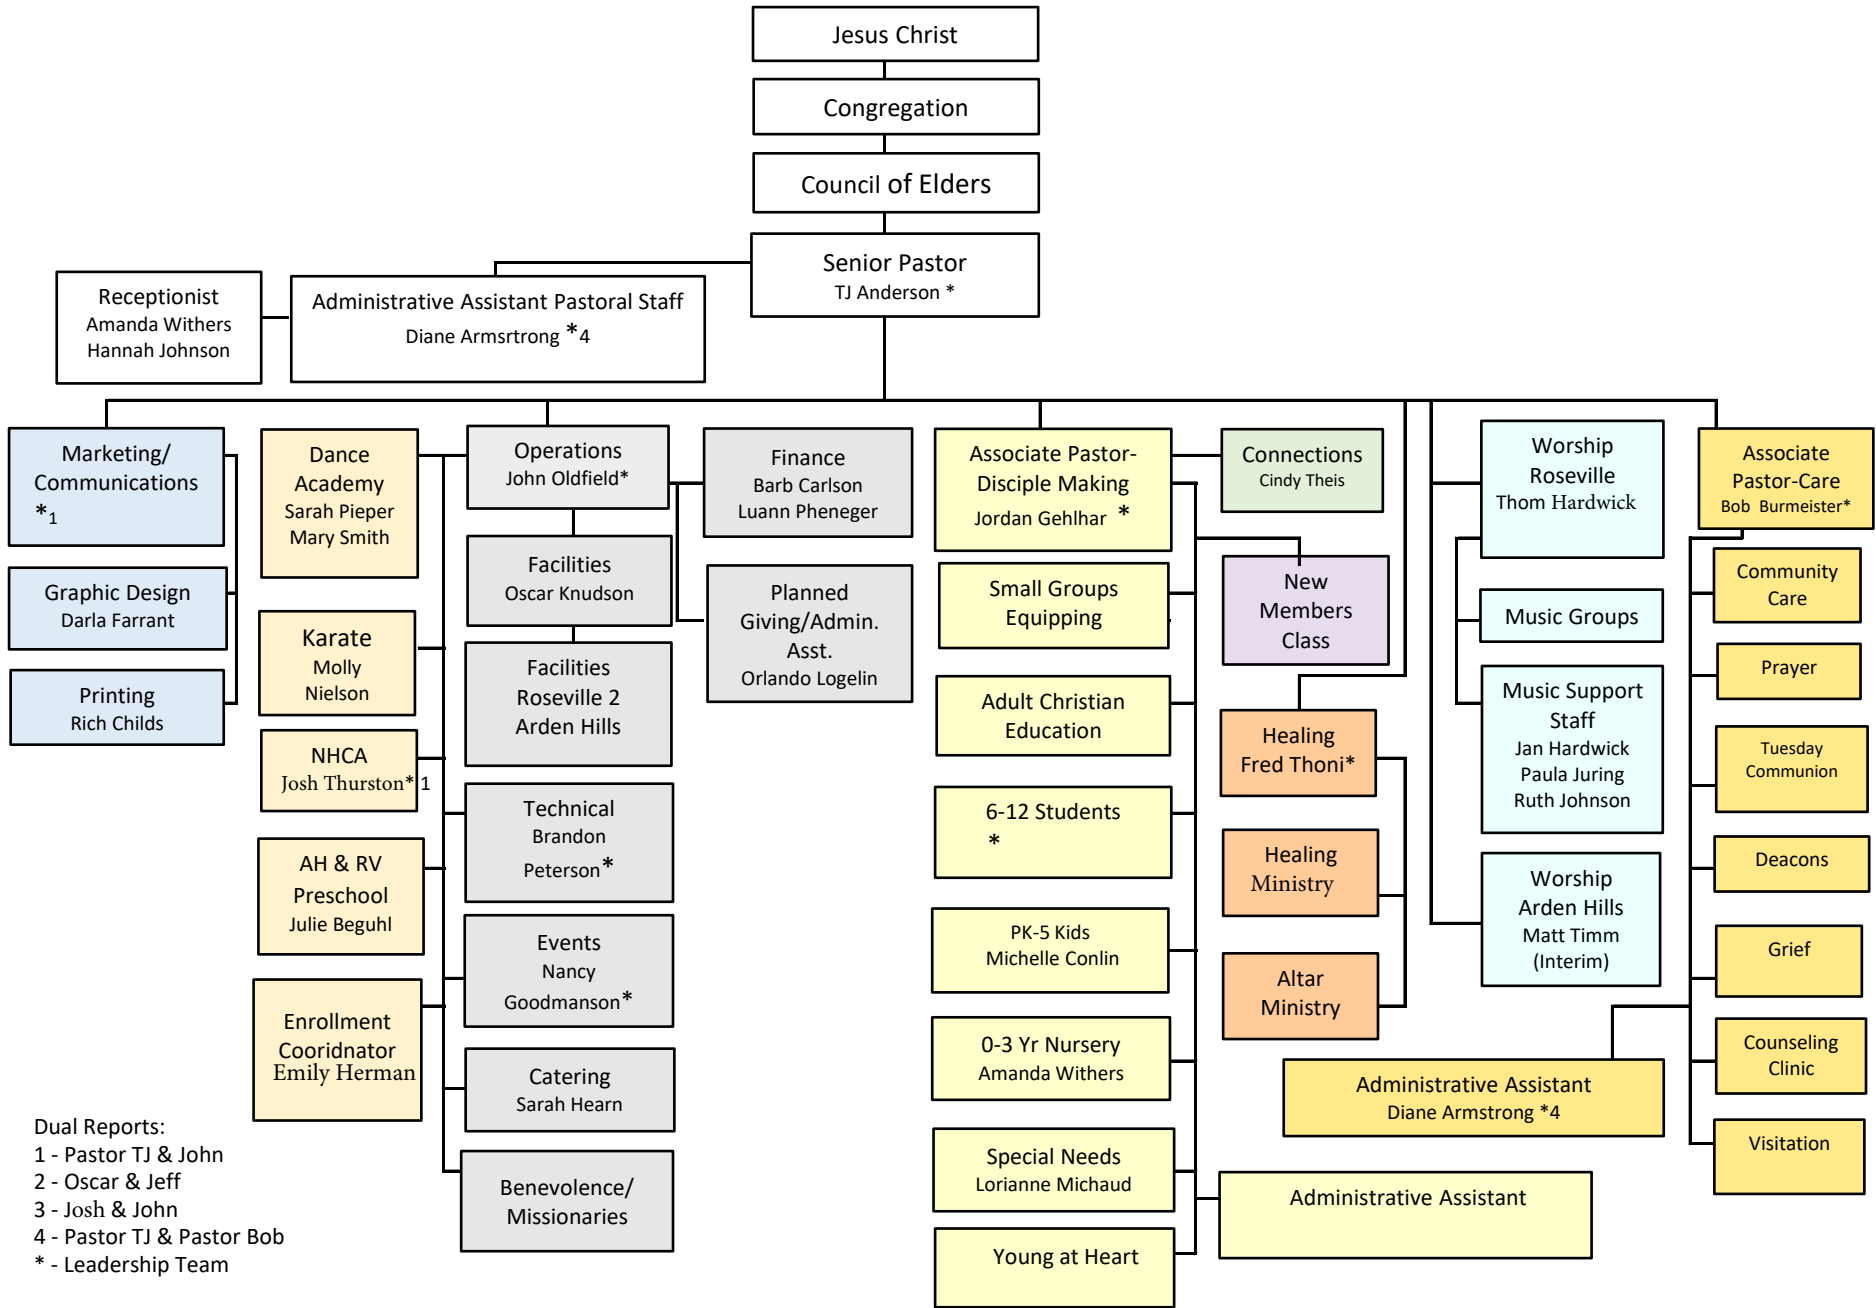

North Heights Lutheran Church Staff Organizational Chart

Dual Reports:
 1 - Pastor TJ & John
 2 - Oscar & Jeff
 3 - Josh & John
 4 - Pastor TJ & Pastor Bob
 * - Leadership Team