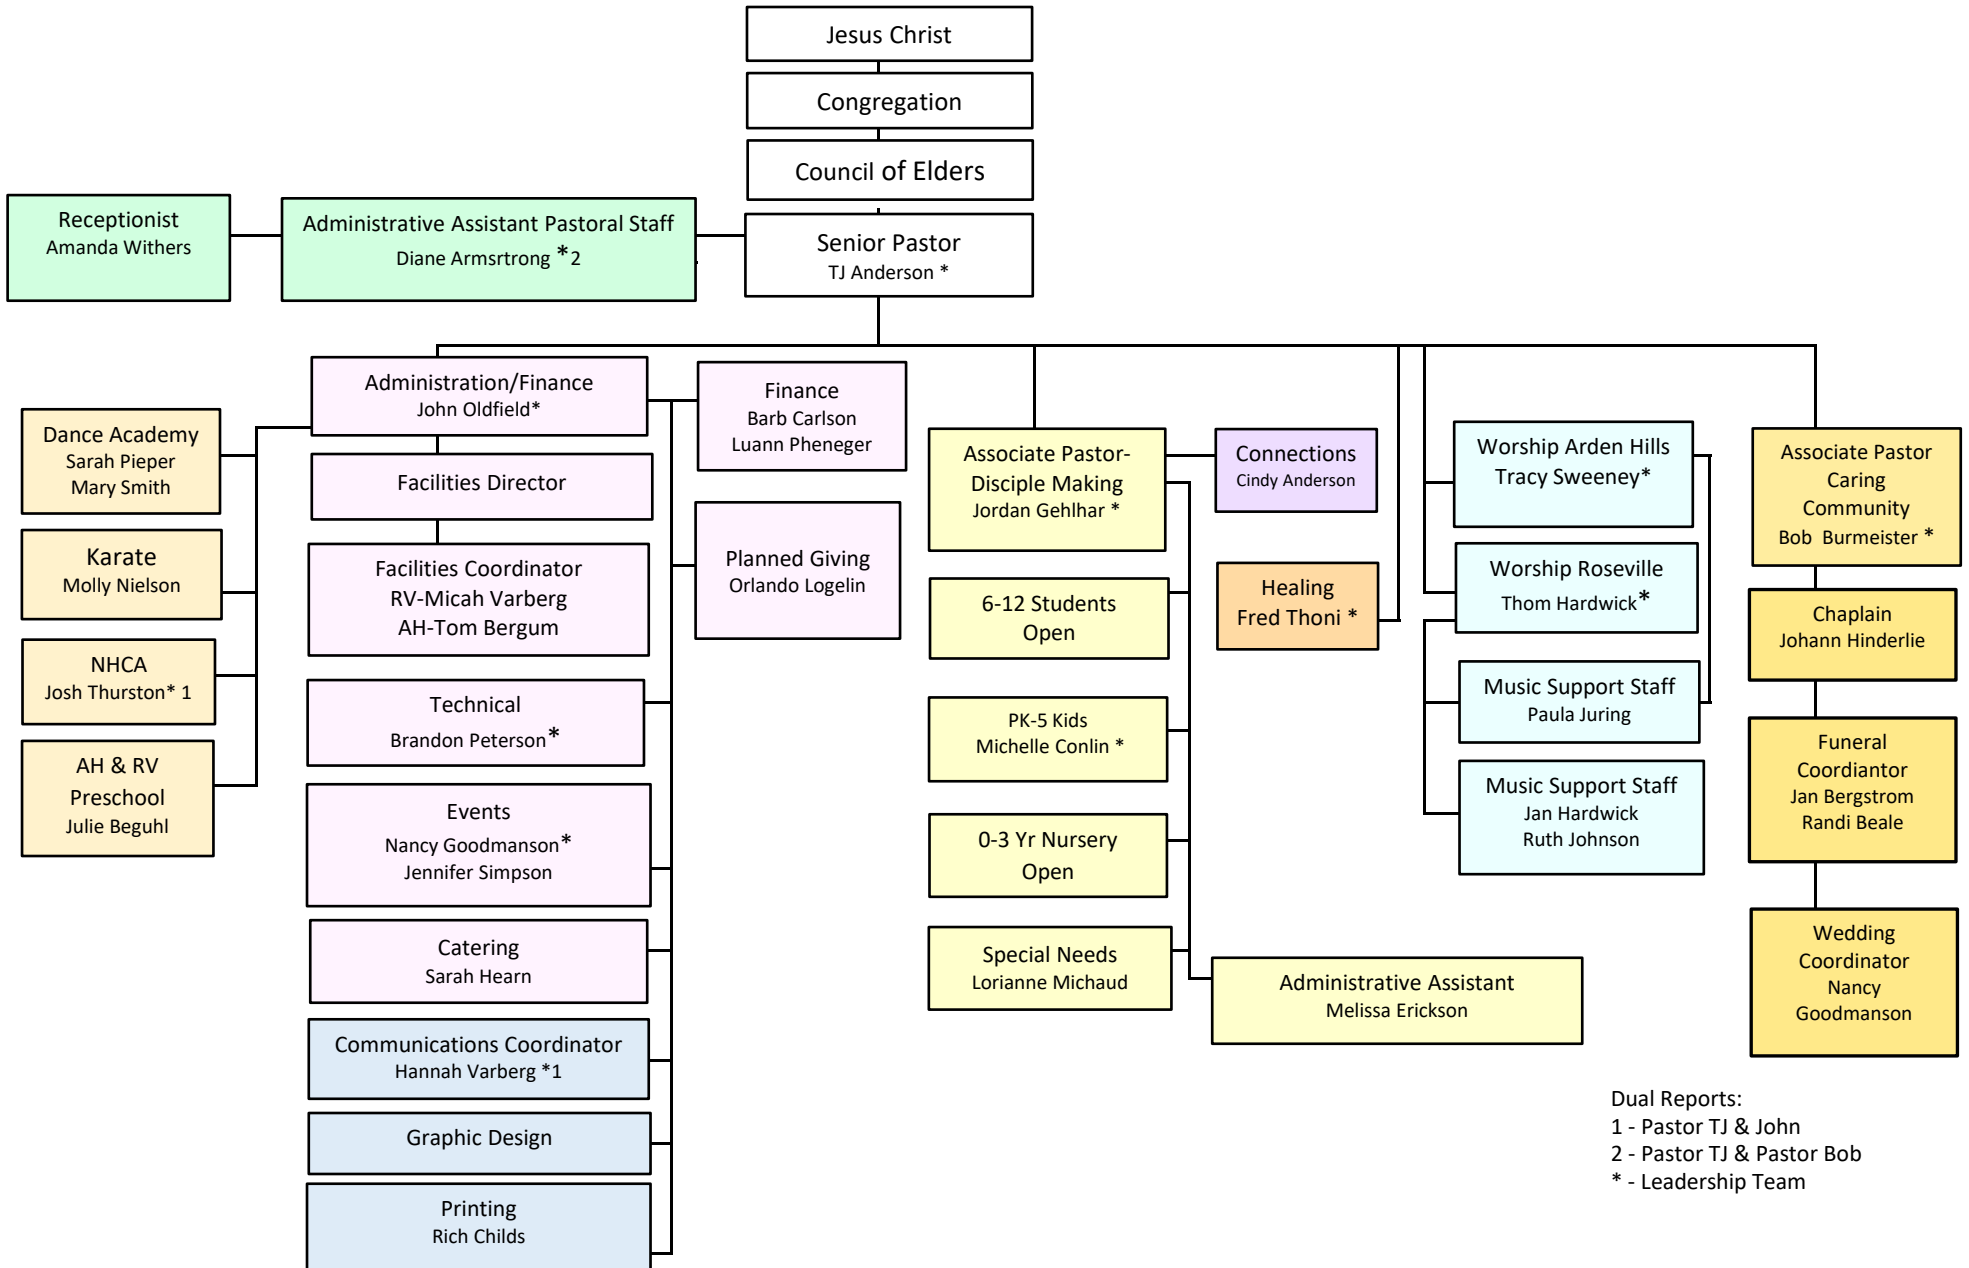

# North Heights Lutheran Church Staff Organizational Chart

Dual Reports:  
 1 - Pastor TJ & John  
 2 - Pastor TJ & Pastor Bob  
 \* - Leadership Team